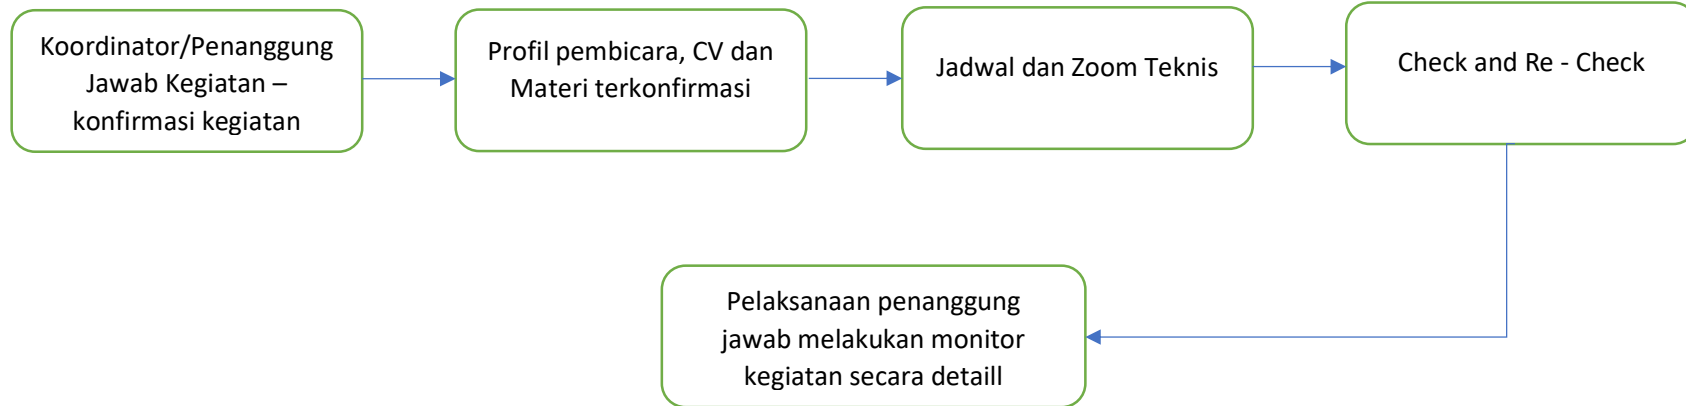

ALUR PROSES VISITING PROFESSOR